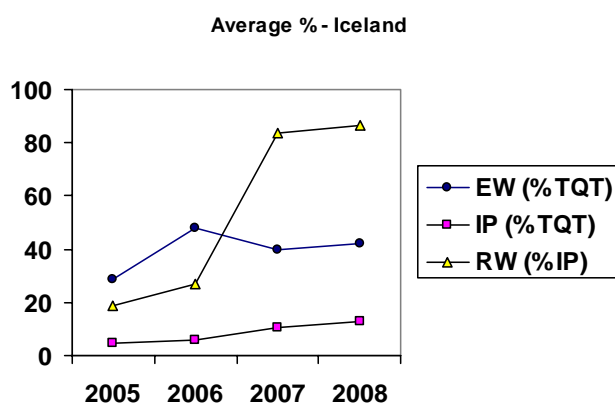

European works made by independent producers

The average proportion of European works by independent producers on all reported channels was 10.7% in 2007 and 12.6% in 2008, representing a 1.9 percentage points increase over the reference period.

In 2007, of the total of seven identified channels, two channels exceeded the minimum proportion under Article 5 of the Directive, while three channels remained below the target. One channel was exempt (Syn - Vision TV) and no data was communicated for another one (Omega Television). The compliance rate, in terms of number of channels, was 33.3%.

For 2008, of the total of seven covered channels, three exceeded the minimum proportion specified in Article 5 of the Directive, while two channels were below the target (Skjár 1 and Stöð 2 Bio). No data were communicated for two channels. The compliance rate, in terms of number of channels, was 42.9%.

The average relative proportion of the recent European works by independent producers for all reported channels was 83.8% in 2007 and 86.7% in 2008, resulting in a 2.9 percentage point increase over the reference period.

The evolution of the averages achieved over the period 2005-2008 for European works, independent productions and recent works is reproduced in the chart below:

1.2. Norway

Of the total of 14 identified channels, four channels were exempt during the reference period. One channel was non-operational in 2007.

European works

All channels reported broadcast an average of 57.8% and 60.3% in 2007 and 2008 respectively, representing a 2.5 percentage point increase over the reference period.