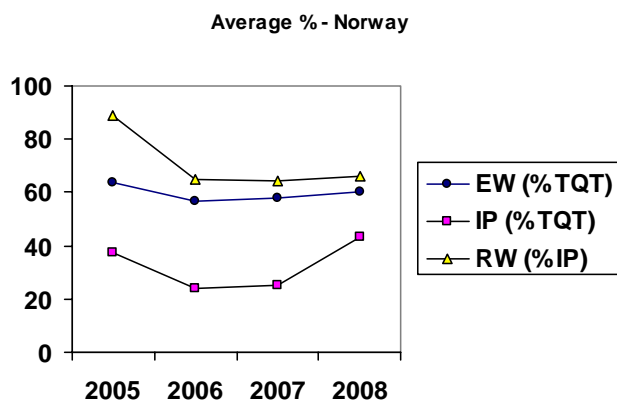

For 2008, out of nine reported channels, six channels achieved the majority proportion of transmission time specified in Article 4 of the Directive, while three channels did not (NRK3, TV Norge and TV2 Filmkanalen). The compliance rate, in terms of number of channels, was 60%.

European works made by independent producers

The average proportion of European works by independent producers on all reported channels was 25.2% in 2007 and 43.3% in 2008, representing an 18.1 percentage point increase over the reference period.

In 2007, of the total of nine covered channels, seven channels exceeded the minimum proportion under Article 5 of the Directive, while two channels remained below the target (TV2 Filmkanalen and Voom HD). The compliance rate, in terms of number of channels, was 77.8%.

For 2008, all the nine covered channels exceeded the minimum proportion specified in Article 5 of the Directive. The compliance rate, in terms of number of channels, was 90%.

The average relative proportion of the recent European works by independent producers for all reported channels was 64.6% in 2007 and 66.1% in 2008, resulting in a 1.5 percentage point increase over the reference period.

The evolution of the averages achieved over the period 2005-2008 for European works, independent productions and recent works is reproduced in the chart below:

2. Summary of the report from the EFTA States participating in the EEA

ICELAND

PART 1 - Statistical data

Number of channels identified:		7		Reference period: 2007/2008			
		EW (%TQT)		IP (%TQT)		RW(%IP)	
Broadcaster	Channel	2007	2008	2007	2008	2007	2008
	Omega Television	54,0%	54,0%	NC	NC	NC	NC
	RUV	55,9%	59,0%	10,1%	12,3%	84,2%	86,3%
	Sirkus	15,0%	21,0%	5,0%	10,0%	80,0%	85,0%
	Skjár 1	12,5%	12,5%	3,5%	2,5%	100,0%	100,0%
	Stöð 2	40,0%	46,0%	30,0%	32,0%	95,0%	96,0%