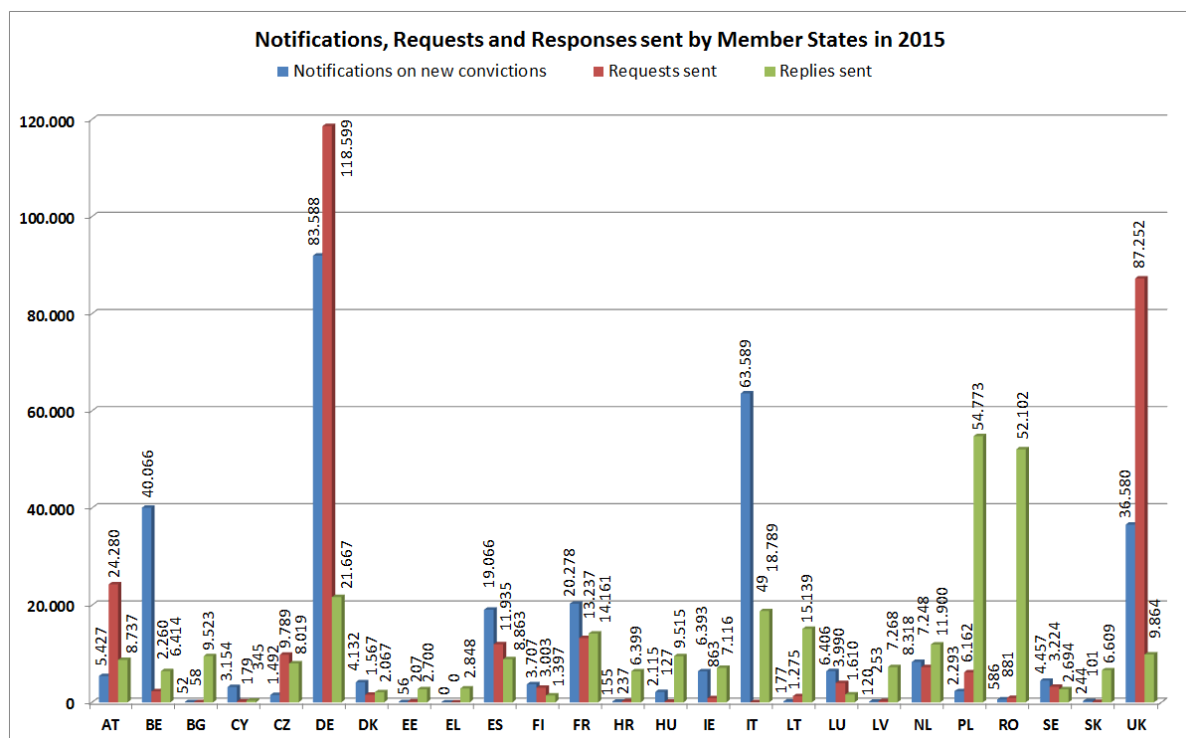

The table below shows the evolution of the number of interconnections for each Member State over the years, with indication of the percentage of all possible interconnections (with 28 Member States live) and of the operational ones (with Member States interconnected at that time).

Member State	2012 (20 MS live)			2013 (25 MS live)			2014 (25 MS live)			2015 (25 MS live)			2016 (26 MS live)		
	Partners	% of 19	% of 27	Partners	% of 24	% of 27	Partners	% of 24	% of 27	Partners	% of 24	% of 27	Partners	% of 25	% of 27
AT	18	95%	67%	23	96%	85%	24	100%	89%	24	100%	89%	25	100%	93%
BE	3	16%	11%	21	88%	78%	22	92%	81%	24	100%	89%	24	96%	89%
BG	8	42%	30%	19	79%	70%	20	83%	74%	22	92%	81%	22	88%	81%
CY	-	-	-	7	29%	26%	17	71%	63%	20	83%	74%	20	80%	74%
CZ	3	16%	11%	15	63%	56%	22	92%	81%	22	92%	81%	24	96%	89%
DE	6	32%	22%	13	54%	48%	22	92%	81%	24	100%	89%	24	96%	89%
DK	7	37%	26%	19	79%	70%	23	96%	85%	23	96%	85%	23	92%	85%
EE	9	47%	33%	17	71%	63%	19	79%	70%	22	92%	81%	22	88%	81%
EL	7	37%	26%	9	38%	33%	13	54%	48%	18	75%	67%	18	72%	67%
ES	14	74%	52%	21	88%	78%	24	100%	89%	24	100%	89%	24	96%	89%
FI	9	47%	33%	14	58%	52%	21	88%	78%	24	100%	89%	24	96%	89%
FR	11	58%	41%	20	83%	74%	24	100%	89%	24	100%	89%	24	96%	89%
HR	-	-	-	3	13%	11%	11	46%	41%	14	58%	52%	17	68%	63%
HU	1	5%	4%	12	50%	44%	18	75%	67%	20	83%	74%	22	88%	81%
IE	8	42%	30%	21	88%	78%	23	96%	85%	23	96%	85%	25	100%	93%
IT	-	-	-	16	67%	59%	20	83%	74%	23	96%	85%	23	92%	85%
LT	11	58%	41%	18	75%	67%	21	88%	78%	22	92%	81%	23	92%	85%
LU	-	-	-	17	71%	63%	19	79%	70%	21	88%	78%	23	92%	85%
LV	6	32%	22%	11	46%	41%	19	79%	70%	25	104%	93%	25	100%	93%
MT		0%	0%	-	-	-	-	-	-	-	-	-	3	12%	11%
NL	14	74%	52%	20	83%	74%	23	96%	85%	24	100%	89%	24	96%	89%
PL	12	63%	44%	19	79%	70%	23	96%	85%	24	100%	89%	24	96%	89%
RO	11	58%	41%	18	75%	67%	20	83%	74%	24	100%	89%	24	96%	89%
SE	-	-	-	6	25%	22%	23	96%	85%	24	100%	89%	24	96%	89%
SK	1	5%	4%	2	8%	7%	5	21%	19%	19	79%	70%	20	80%	74%
UK	13	68%	48%	18	75%	67%	19	79%	70%	22	92%	81%	24	96%	89%
TOTAL	172	45%	23%	379	63%	50%	495	83%	65%	556	93%	74%	575	88%	76%

1.2. Number of notifications, requests and replies per Member State

The graphs below illustrate the volumes of notifications on new convictions sent, the requests for information sent and the replies sent for the interconnected Member States in 2014 and 2015.