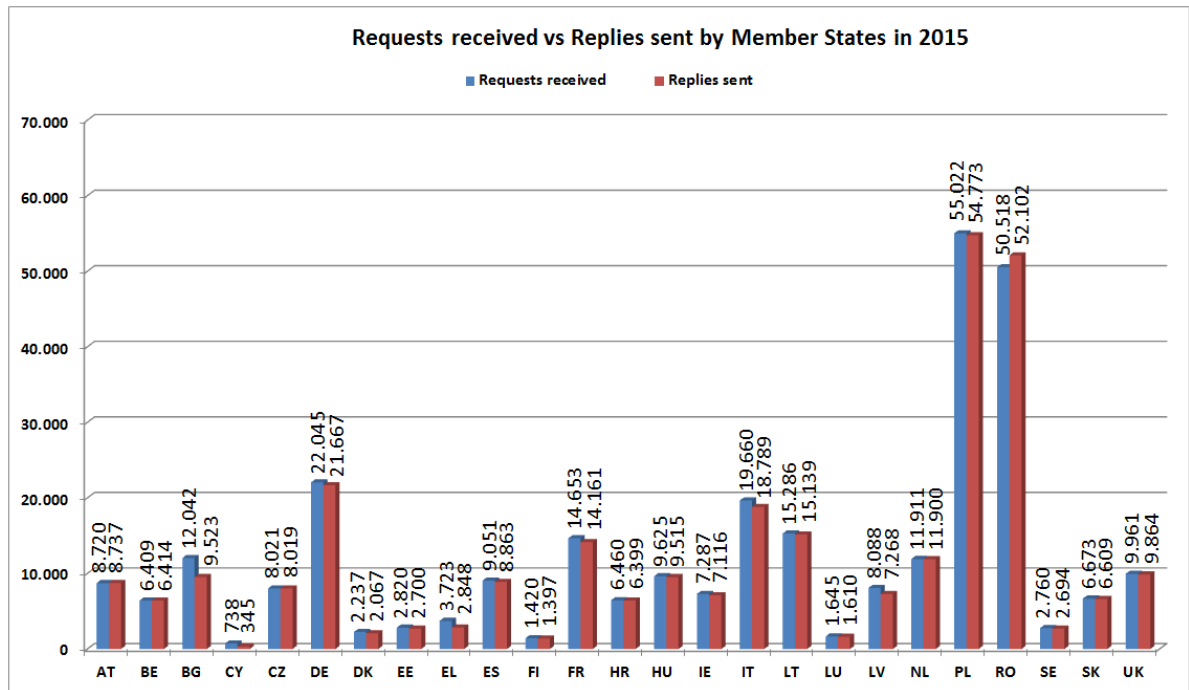

*only 8 months of ECRIS activity in 2012

1.4. Requests for information

The graphs below compare the volume of requests for information sent by all interconnected Member States in 2014 and 2015 to the volume of received replies to these requests.

1.5. Replies to requests

The graphs below illustrate the volume of replies sent by all interconnected Member States in 2014 and 2015 in comparison with the volume of corresponding requests for information received by them.