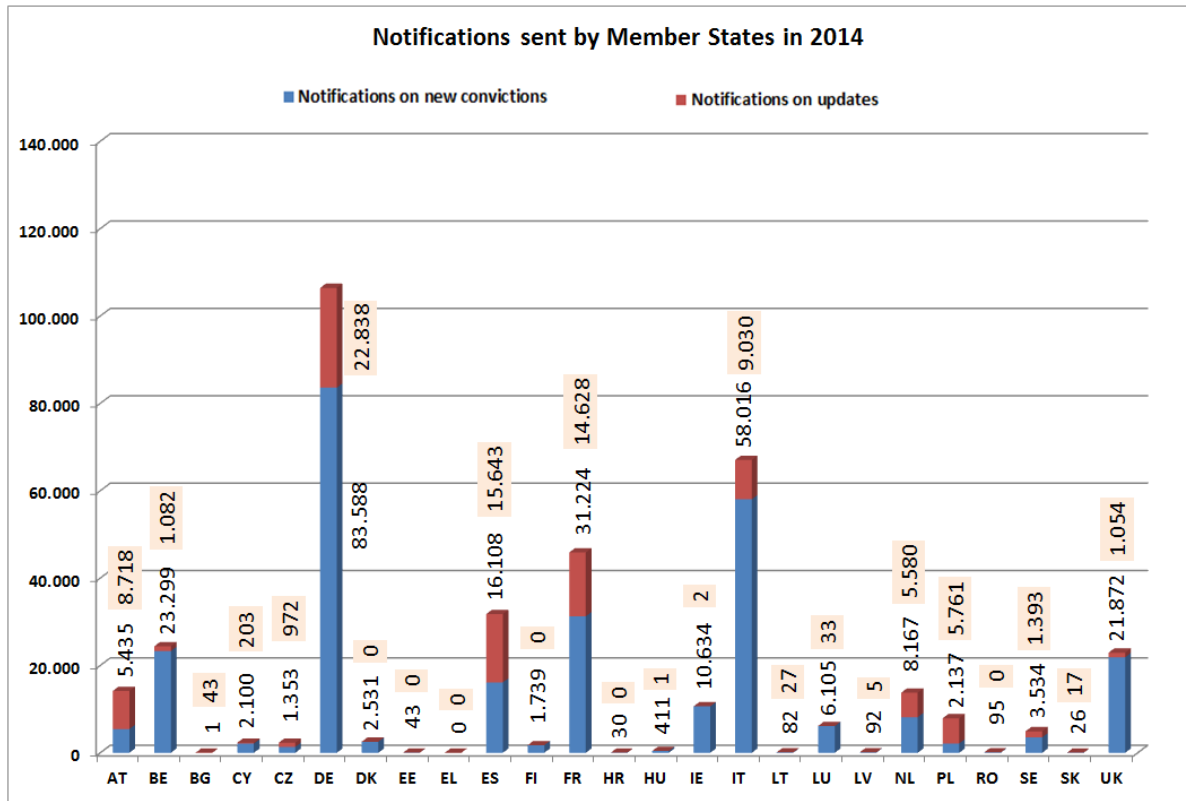

1.3. Notifications

The graphs below present the volume of notifications issued by the interconnected Member States in 2014 and 2015 sorted by new convictions and updates on previously sent notifications.

The table below presents the proportion of sent notifications on new convictions and updates during the whole ECRIS operation period.

Notifications										
	2012		2013		2014		2015		2016	
New conviction	51.089	68%	194.040	76%	278.623	76%	320.799	74%	331.878	73%
Conviction update	24.339	32%	60.695	24%	86.954	24%	110.376	26%	121.245	27%
	75.428		254.735		365.577		431.175		453.123	

*only 8 months of ECRIS activity in 2012

1.4. Requests for information

The graphs below compare the volume of requests for information sent by all interconnected Member States in 2014 and 2015 to the volume of received replies to these requests.