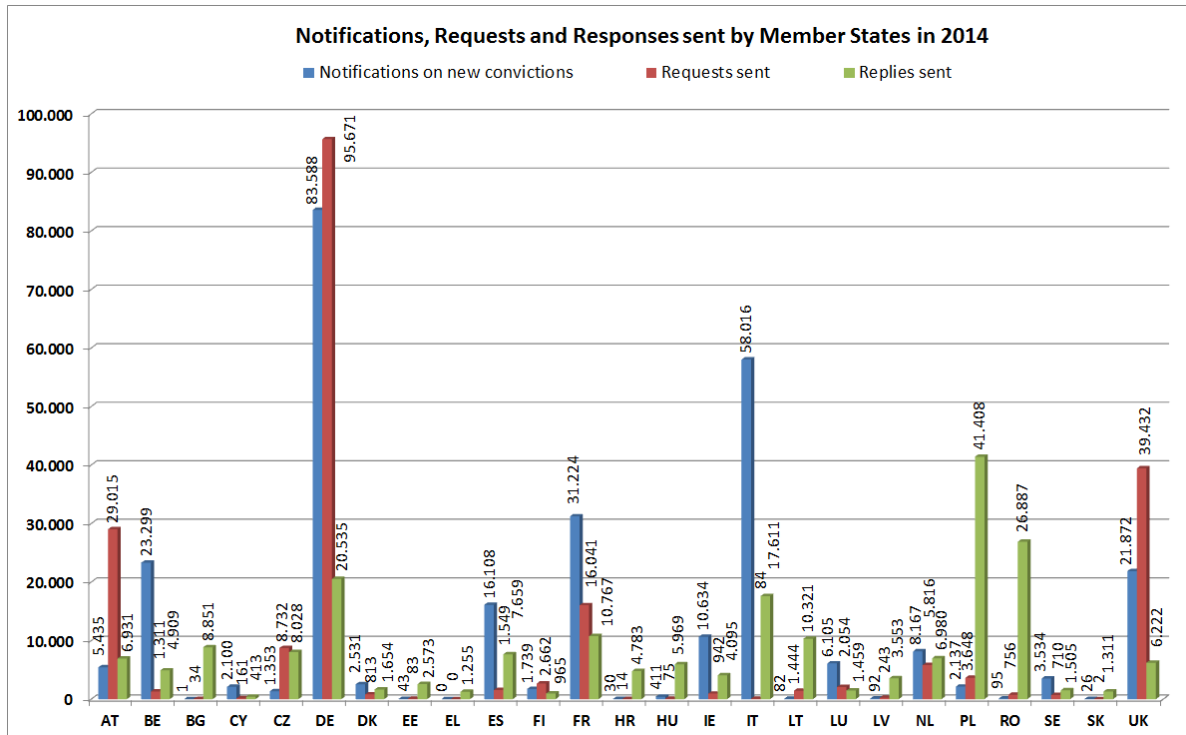

The table below shows the evolution of the number of interconnections for each Member State over the years, with indication of the percentage of all possible interconnections (with 28 Member States live) and of the operational ones (with Member States interconnected at that time).

Member State	2012 (20 MS live)			2013 (25 MS live)			2014 (25 MS live)			2015 (25 MS live)			2016 (26 MS live)		
	Partners	% of 19	% of 27	Partners	% of 24	% of 27	Partners	% of 24	% of 27	Partners	% of 24	% of 27	Partners	% of 25	% of 27
AT	18	95%	67%	23	96%	85%	24	100%	89%	24	100%	89%	25	100%	93%
BE	3	16%	11%	21	88%	78%	22	92%	81%	24	100%	89%	24	96%	89%
BG	8	42%	30%	19	79%	70%	20	83%	74%	22	92%	81%	22	88%	81%
CY	-	-	-	7	29%	26%	17	71%	63%	20	83%	74%	20	80%	74%
CZ	3	16%	11%	15	63%	56%	22	92%	81%	22	92%	81%	24	96%	89%
DE	6	32%	22%	13	54%	48%	22	92%	81%	24	100%	89%	24	96%	89%
DK	7	37%	26%	19	79%	70%	23	96%	85%	23	96%	85%	23	92%	85%
EE	9	47%	33%	17	71%	63%	19	79%	70%	22	92%	81%	22	88%	81%
EL	7	37%	26%	9	38%	33%	13	54%	48%	18	75%	67%	18	72%	67%
ES	14	74%	52%	21	88%	78%	24	100%	89%	24	100%	89%	24	96%	89%
FI	9	47%	33%	14	58%	52%	21	88%	78%	24	100%	89%	24	96%	89%
FR	11	58%	41%	20	83%	74%	24	100%	89%	24	100%	89%	24	96%	89%
HR	-	-	-	3	13%	11%	11	46%	41%	14	58%	52%	17	68%	63%
HU	1	5%	4%	12	50%	44%	18	75%	67%	20	83%	74%	22	88%	81%
IE	8	42%	30%	21	88%	78%	23	96%	85%	23	96%	85%	25	100%	93%
IT	-	-	-	16	67%	59%	20	83%	74%	23	96%	85%	23	92%	85%
LT	11	58%	41%	18	75%	67%	21	88%	78%	22	92%	81%	23	92%	85%
LU	-	-	-	17	71%	63%	19	79%	70%	21	88%	78%	23	92%	85%
LV	6	32%	22%	11	46%	41%	19	79%	70%	25	104%	93%	25	100%	93%
MT		0%	0%	-	-	-	-	-	-	-	-	-	3	12%	11%
NL	14	74%	52%	20	83%	74%	23	96%	85%	24	100%	89%	24	96%	89%
PL	12	63%	44%	19	79%	70%	23	96%	85%	24	100%	89%	24	96%	89%
RO	11	58%	41%	18	75%	67%	20	83%	74%	24	100%	89%	24	96%	89%
SE	-	-	-	6	25%	22%	23	96%	85%	24	100%	89%	24	96%	89%
SK	1	5%	4%	2	8%	7%	5	21%	19%	19	79%	70%	20	80%	74%
UK	13	68%	48%	18	75%	67%	19	79%	70%	22	92%	81%	24	96%	89%
TOTAL	172	45%	23%	379	63%	50%	495	83%	65%	556	93%	74%	575	88%	76%

1.2. Number of notifications, requests and replies per Member State

The graphs below illustrate the volumes of notifications on new convictions sent, the requests for information sent and the replies sent for the interconnected Member States in 2014 and 2015.