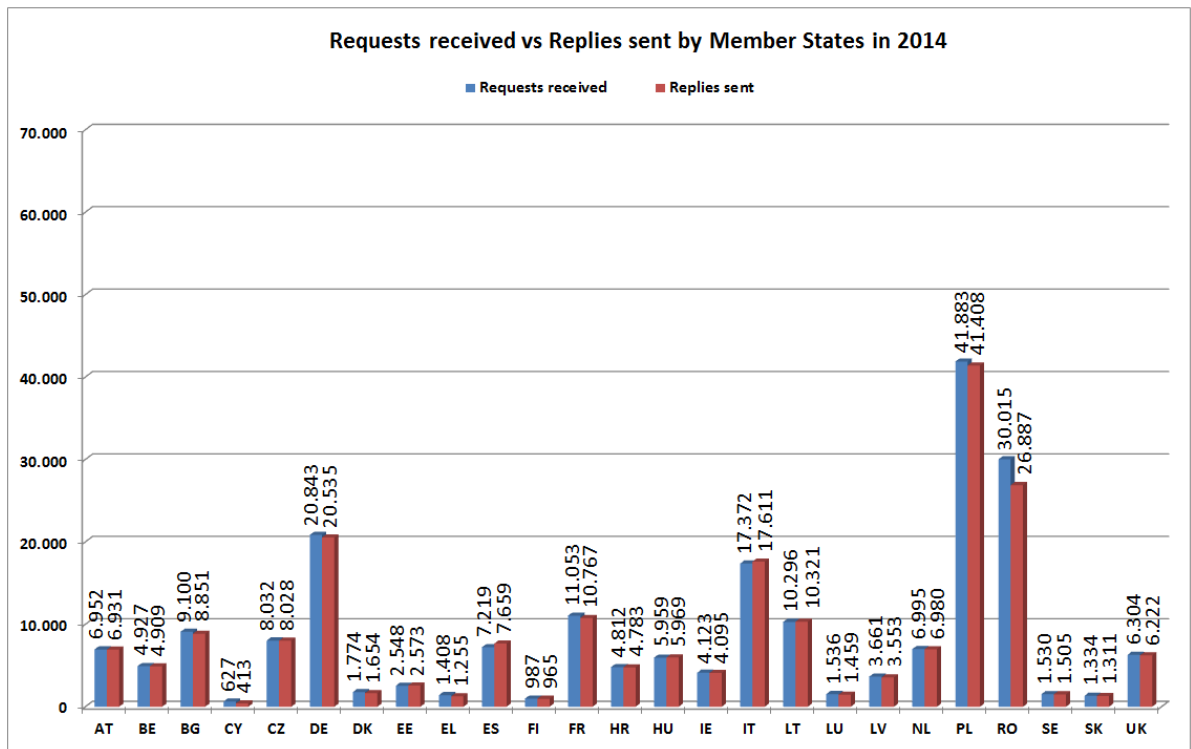

*only 8 months of ECRIS activity in 2012

1.4. Requests for information

The graphs below compare the volume of requests for information sent by all interconnected Member States in 2014 and 2015 to the volume of received replies to these requests.

1.5. Replies to requests

The graphs below illustrate the volume of replies sent by all interconnected Member States in 2014 and 2015 in comparison with the volume of corresponding requests for information received by them.