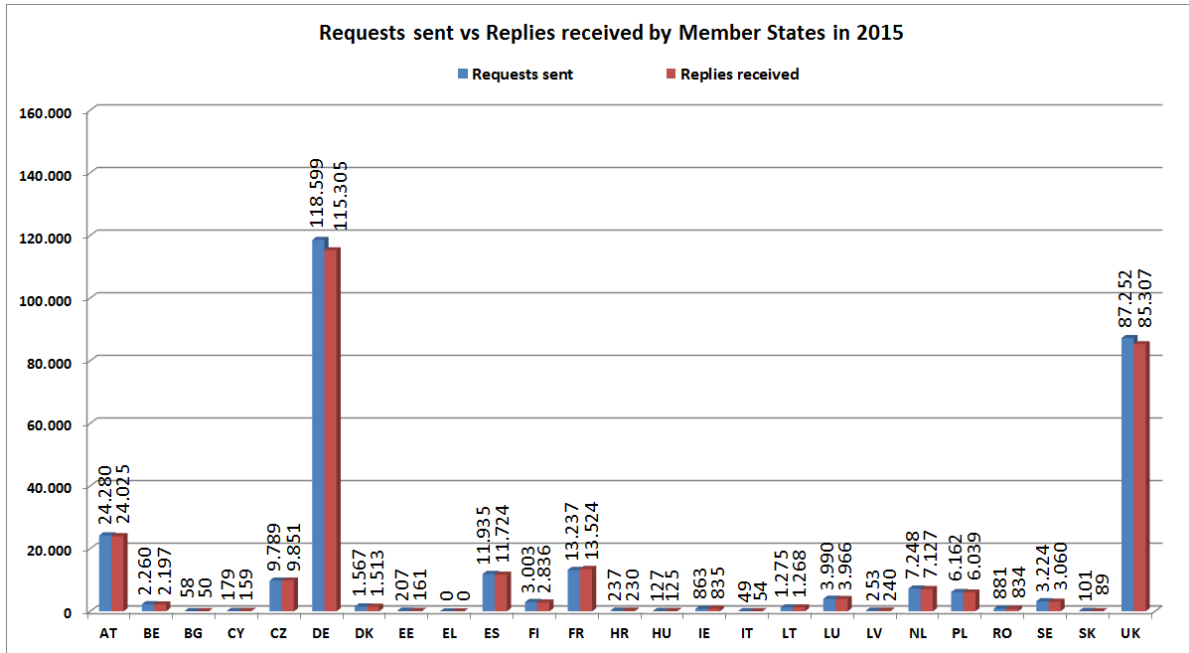

1.5. Replies to requests

The graphs below illustrate the volume of replies sent by all interconnected Member States in 2014 and 2015 in comparison with the volume of corresponding requests for information received by them.