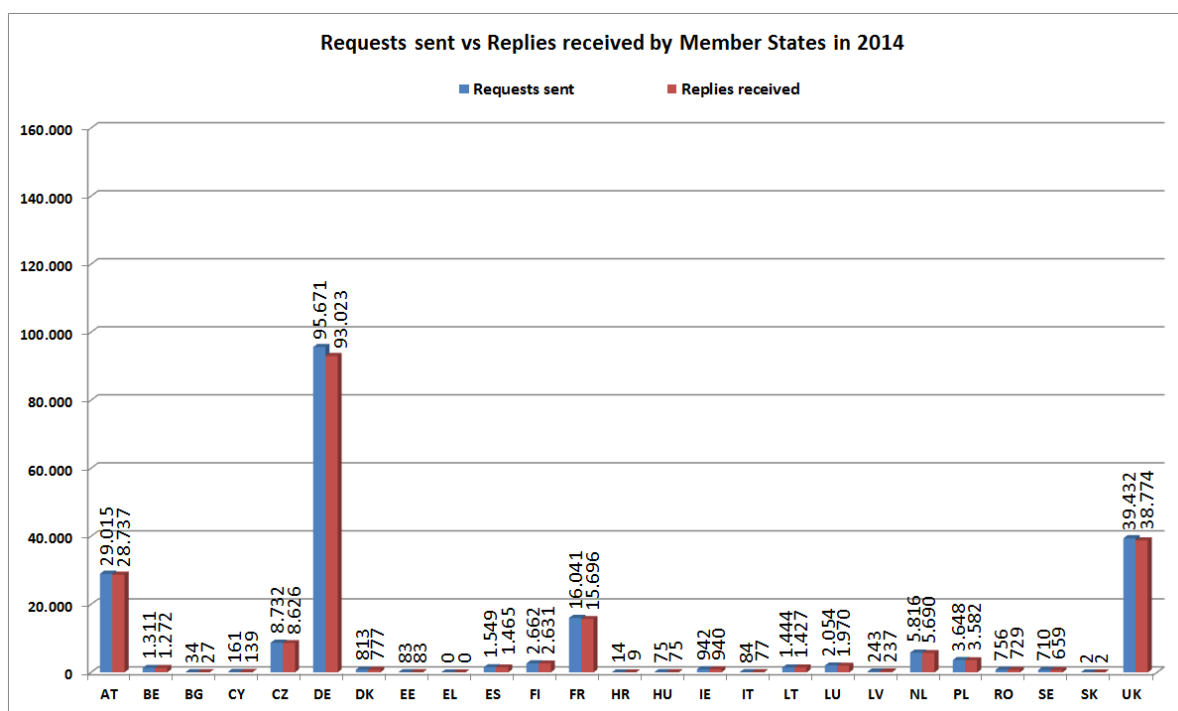

The table below presents the proportion of sent notifications on new convictions and updates during the whole ECRIS operation period.

Notifications										
	2012		2013		2014		2015		2016	
New conviction	51.089	68%	194.040	76%	278.623	76%	320.799	74%	331.878	73%
Conviction update	24.339	32%	60.695	24%	86.954	24%	110.376	26%	121.245	27%
	75.428		254.735		365.577		431.175		453.123	

*only 8 months of ECRIS activity in 2012

1.4. Requests for information

The graphs below compare the volume of requests for information sent by all interconnected Member States in 2014 and 2015 to the volume of received replies to these requests.