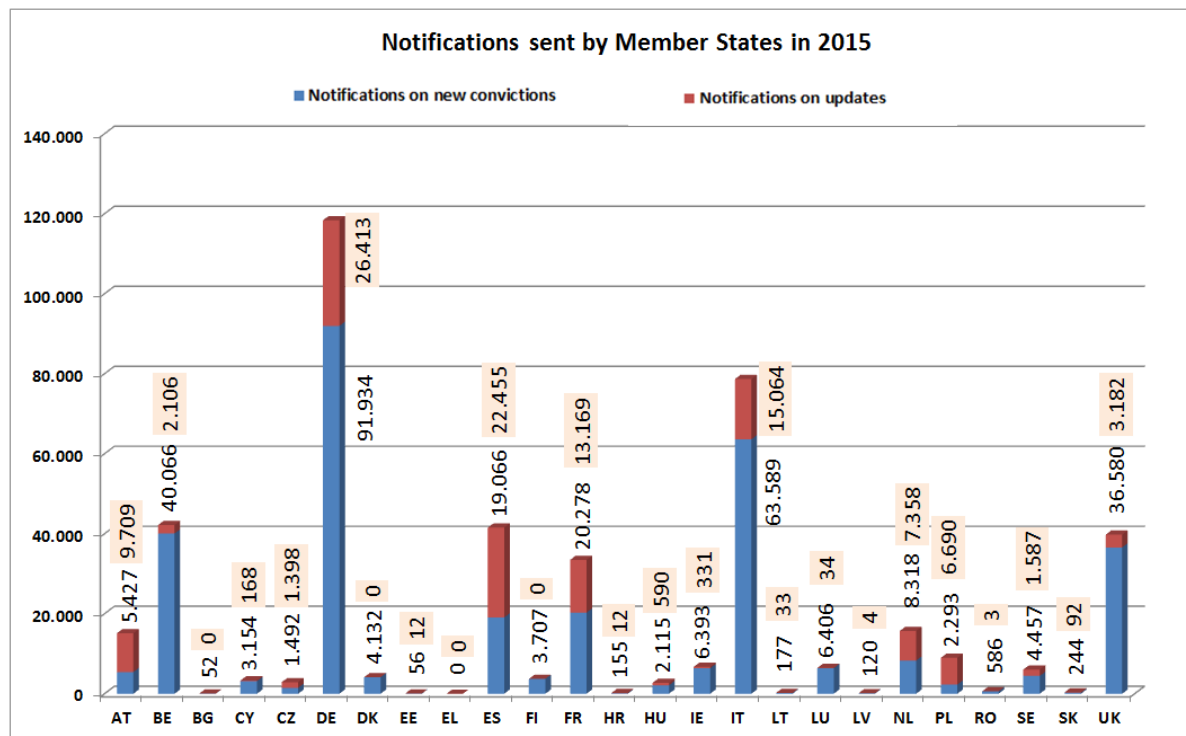

1.3. Notifications

The graphs below present the volume of notifications issued by the interconnected Member States in 2014 and 2015 sorted by new convictions and updates on previously sent notifications.

The table below presents the proportion of sent notifications on new convictions and updates during the whole ECRIS operation period.

Notifications										
	2012		2013		2014		2015		2016	
New conviction	51.089	68%	194.040	76%	278.623	76%	320.799	74%	331.878	73%
Conviction update	24.339	32%	60.695	24%	86.954	24%	110.376	26%	121.245	27%
	75.428		254.735		365.577		431.175		453.123	

*only 8 months of ECRIS activity in 2012

1.4. Requests for information

The graphs below compare the volume of requests for information sent by all interconnected Member States in 2014 and 2015 to the volume of received replies to these requests.