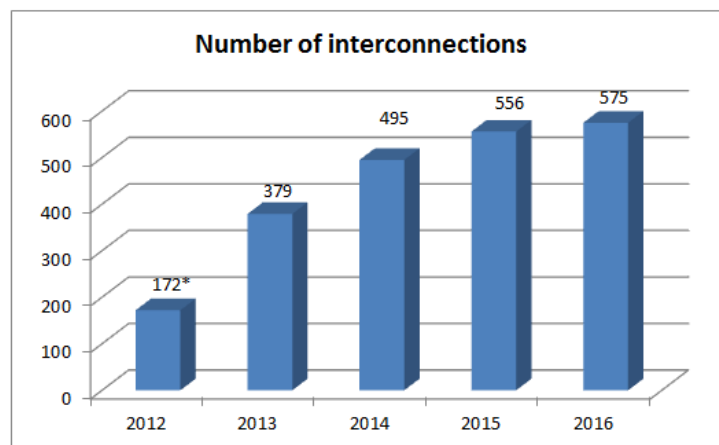

{COM(2017) 341 final}

1. ECRIS exchanges in numbers

1.1. Connected Member States

The table hereunder shows the history of the Member States' connection to the ECRIS network.

Month	Year	Live MS	# MS
2012			
Apr	2012	AT CZ DE DK EE ES FR UK EL IE LT LV NL PL RO	15
May	2012	FI	16
Jun	2012	SK	17
Jul	2012	BE and BG	19
Oct	2012	HU	20
2013			
Feb	2013	IT	21
Mar	2013	CY	22
Jul	2013	HR	23
Aug	2013	LU	24
Sep	2013	SE	25
2014			
Apr	2014	SI (test only)	25
2016			
Feb	2016	MT	26
2017			
Jan	2017	SI and PT	28

The graph below illustrates the evolution of the number of interconnections over the five years of ECRIS operation. The total possible number of interconnections is 756 (27*28).

*only 8 months of ECRIS activity in 2012

The table below shows the evolution of the number of interconnections for each Member State over the years, with indication of the percentage of all possible interconnections (with 28 Member States live) and of the operational ones (with Member States interconnected at that time).