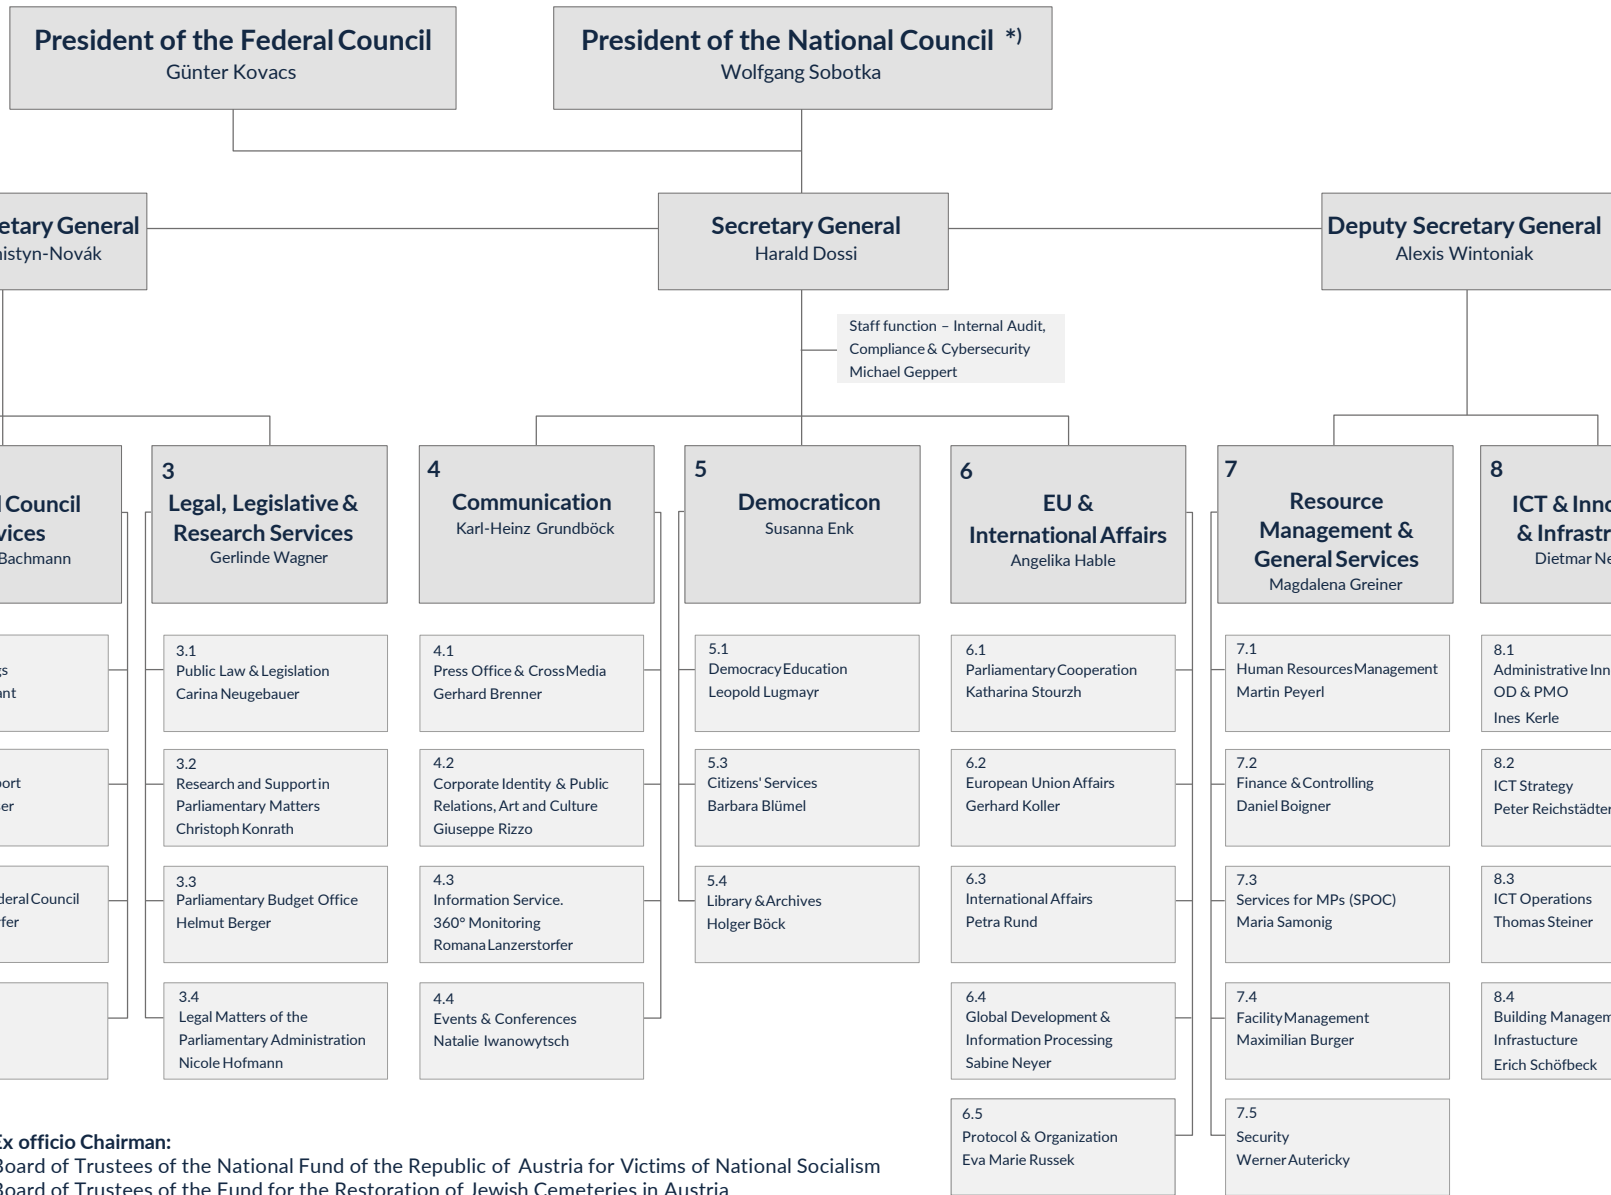

# Organizational chart of the Parliamentary Administration

**\*) Ex officio Chairman:**

- Board of Trustees of the National Fund of the Republic of Austria for Victims of National Socialism
- Board of Trustees of the Fund for the Restoration of Jewish Cemeteries in Austria
- Margaretha Lupac Foundation
- Austrian Academy of Sciences (Senate)